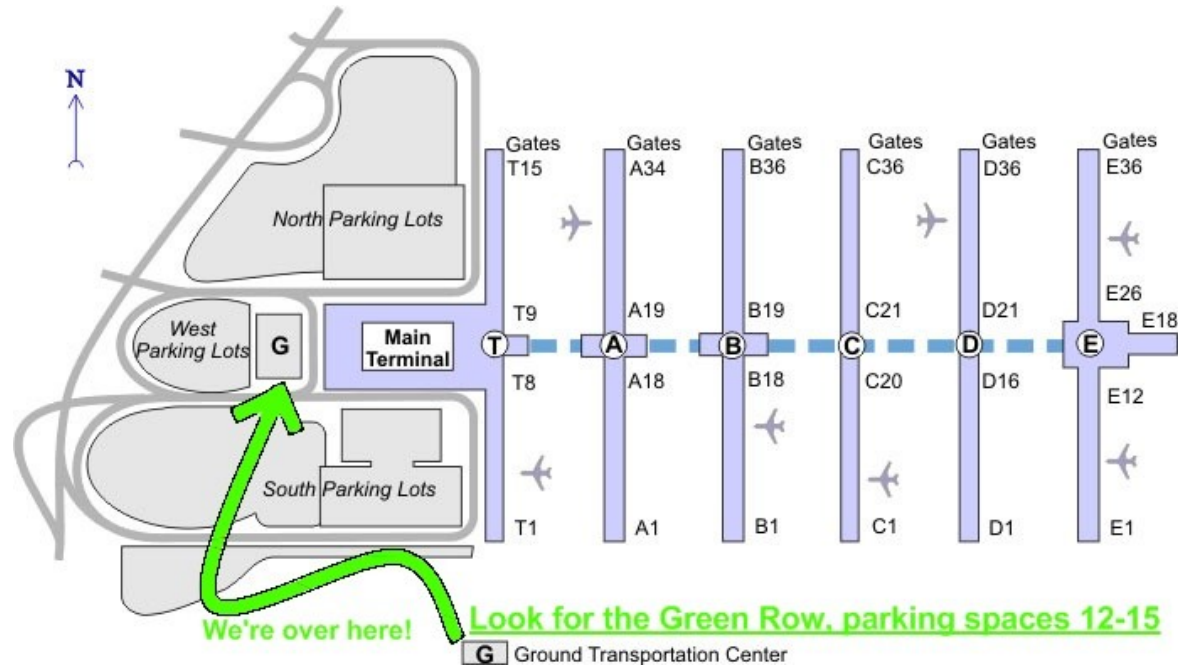

AAA Airport Express, Inc.

800-354-7874

404-767-2000

- We are located in the airport's Ground Transportation Center, marked with a "G" on the map below.
- When you get there, look for the row of parking spaces marked with green numbers.
- We are in the Green Row between parking spaces #12-15.

(Note: We share spaces #12-15 with other shuttle companies so keep an eye out for *our* vans!)